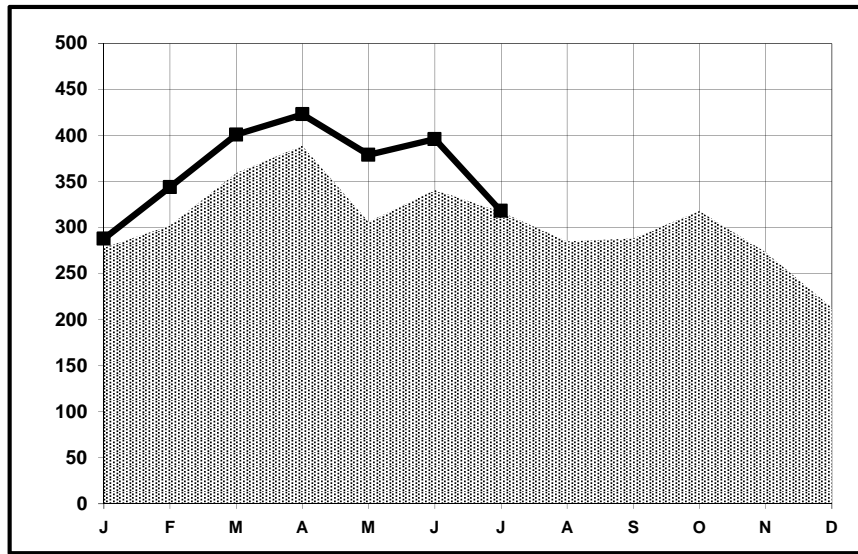

Park Model RVs Shipments

July

2017

	July 2016	July 2017	Change Over Last Year	Cum. 2016	Cum. 2017	Change Year To Date
Park Model RVs	317	318	0.3%	2,292	2,549	11.2%

Monthly Shipments Graph

2016 2017

<u>July</u>	<u>Year to Date</u>	
311	2,516	<u>Greater than 8.5 feet wide</u>
7	33	<u>8.5 feet wide or less</u>