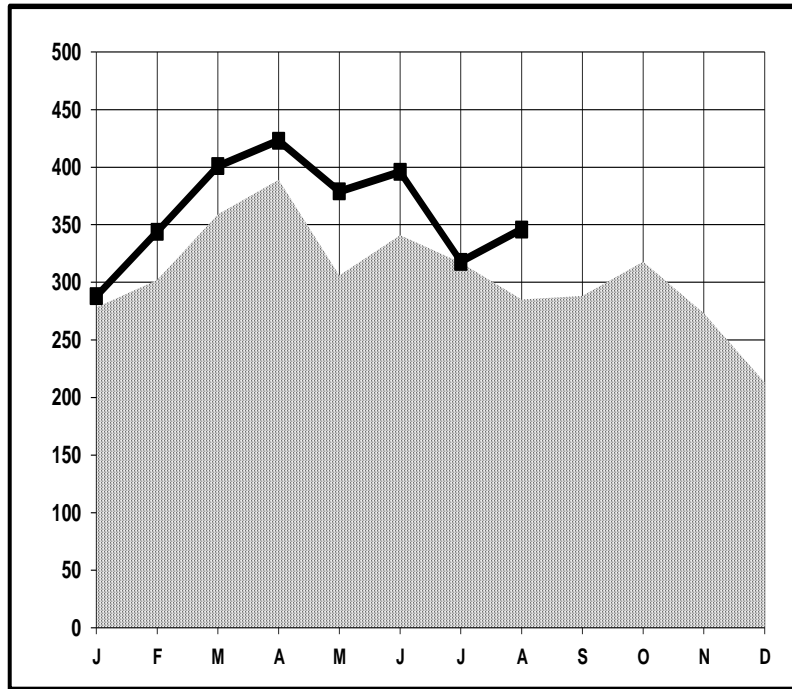

Park Model RVs Shipments

	August 2016	August 2017	Change Over Last Year	Cum. 2016	Cum. 2017	Change Year To Date
Park Model RVs	285	346	21.4%	2,577	2,895	12.3%

Monthly Shipments Graph

2016
 2017

<u>August</u>	<u>Year to Date</u>	
338	2,854	<u>Greater than 8.5 feet wide</u>
8	41	<u>8.5 feet wide or less</u>