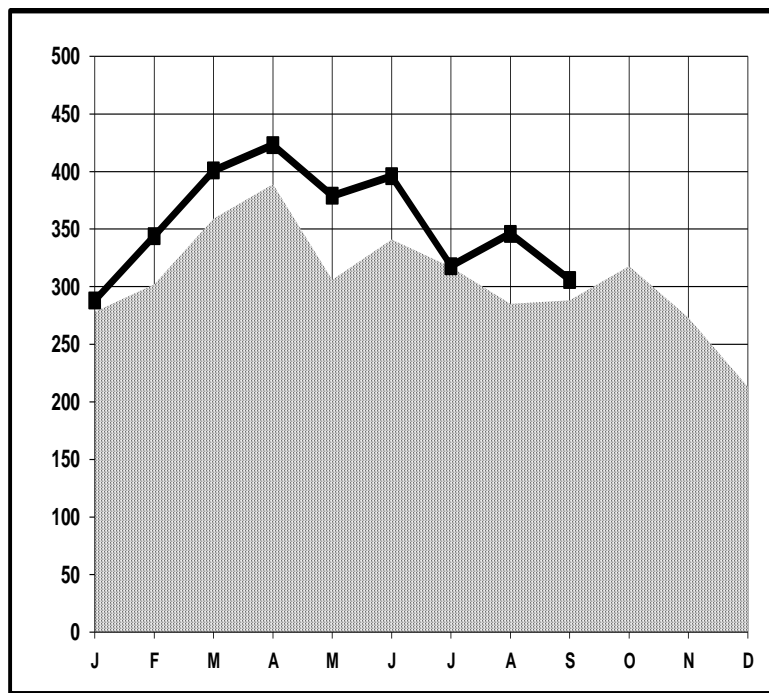

Park Model RVs Shipments

	September 2016	September 2017	Change Over Last Year	Cum. 2016	Cum. 2017	Change Year To Date
Park Model RVs	288	306	6.3%	2,865	3,201	11.7%

Monthly Shipments Graph

2016
 2017

September	Year to Date	
302	3,156	<u>Greater than 8.5 feet wide</u>
4	45	<u>8.5 feet wide or less</u>