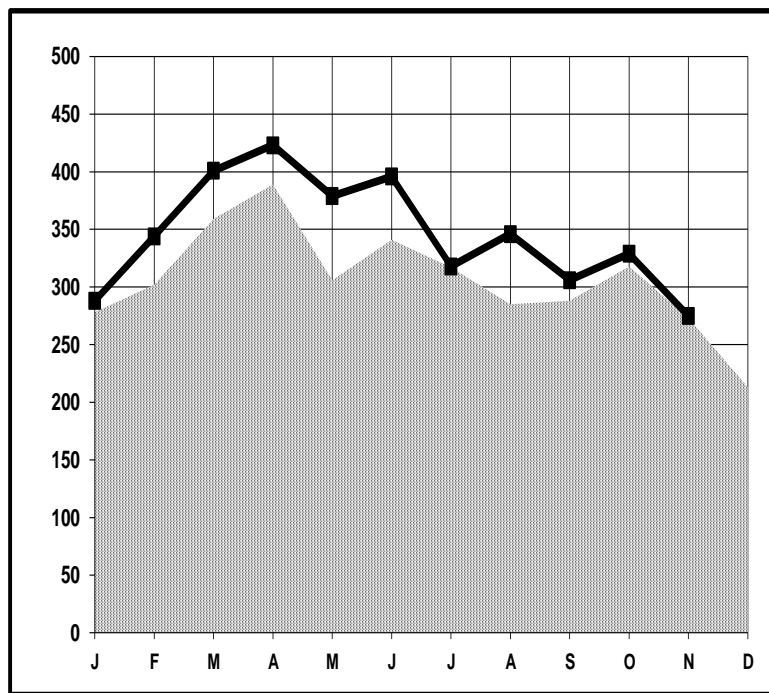

Park Model RVs Shipments

	November 2016	November 2017	Change Over Last Year	Cum. 2016	Cum. 2017	Change Year To Date
Park Model RVs	273	275	0.7%	3,456	3,805	10.1%

Monthly Shipments Graph

2016
 2017

<u>November</u>	<u>Year to Date</u>	
266	3,743	<u>Greater than 8.5 feet wide</u>
9	62	<u>8.5 feet wide or less</u>