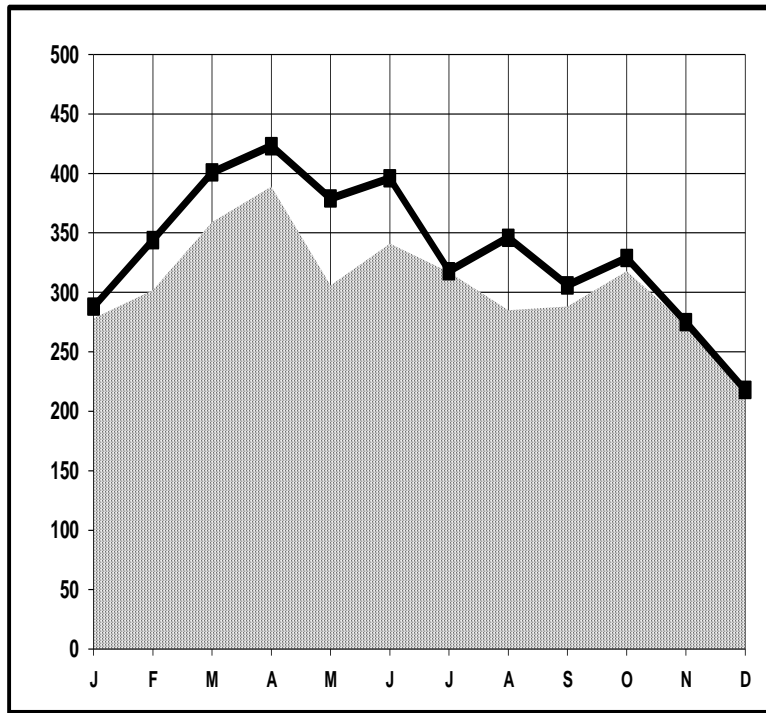

Park Model RVs Shipments

	December 2016	December 2017	Change Over Last Year	Cum. 2016	Cum. 2017	Change Year To Date
Park Model RVs	213	218	2.3%	3,669	4,023	9.6%

Monthly Shipments Graph

2016
 2017

<u>December</u>	<u>Year to Date</u>	
218	3,961	<u>Greater than 8.5 feet wide</u>
0	62	<u>8.5 feet wide or less</u>