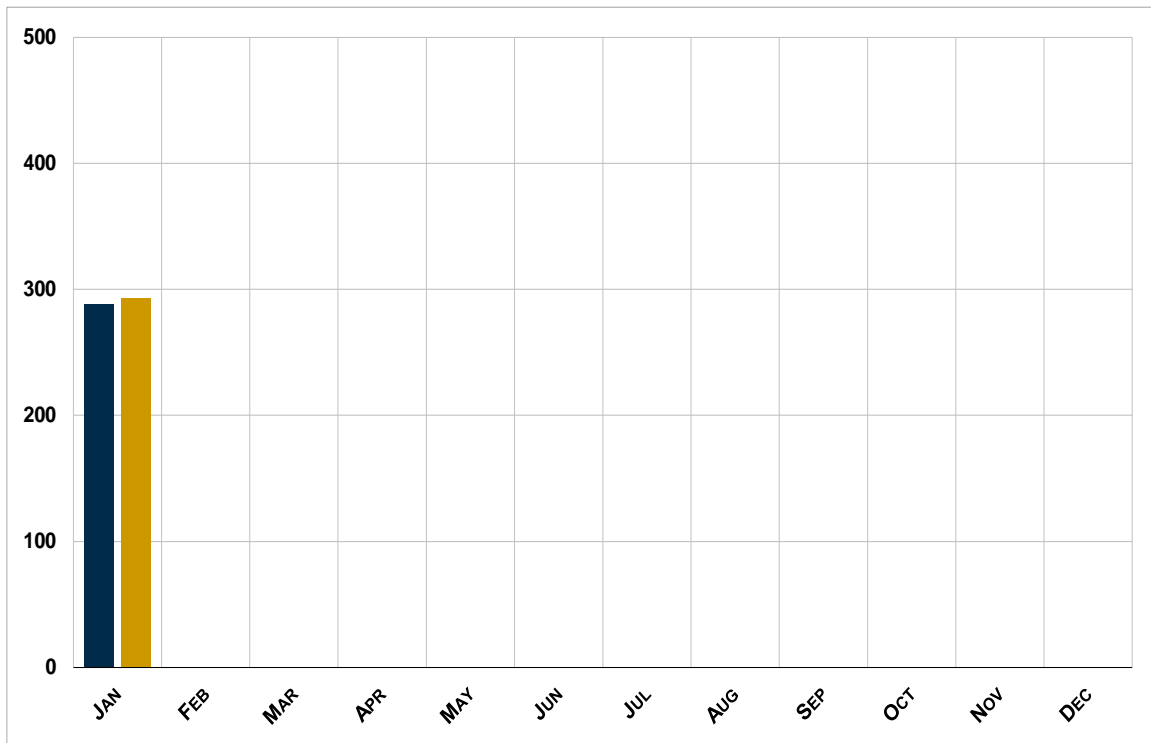

Wholesale Park Model RV Shipments

	January 2017	January 2018	Change Over Last Year	Cum. 2017	Cum. 2018	Change Year To Date
Park Model RVs	288	293	1.7%	288	293	1.7%

Total Monthly Shipments vs. Last Year

2018
 2017

<u>January</u>	<u>Year to Date</u>	
293	293	<u>Greater than 8.5 feet wide</u>
0	0	<u>8.5 feet wide or less</u>