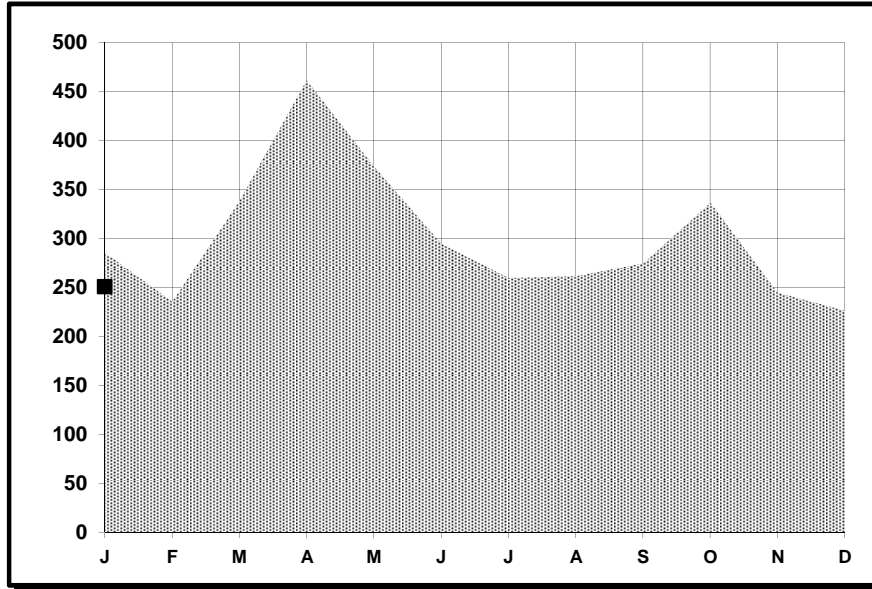

# Park Model RVs Shipments

January

2014

	Jan 2013	Jan 2014	Change Over Last Year	Cum. 2013	Cum. 2014	Change Year To Date
Recreation Park Trailers	286	251	-12.2%	286	251	-12.2%

### Monthly Shipments Graph

2012
  2013

239 Greater than 8.5 feet wide  
 12 8.5 feet wide or less