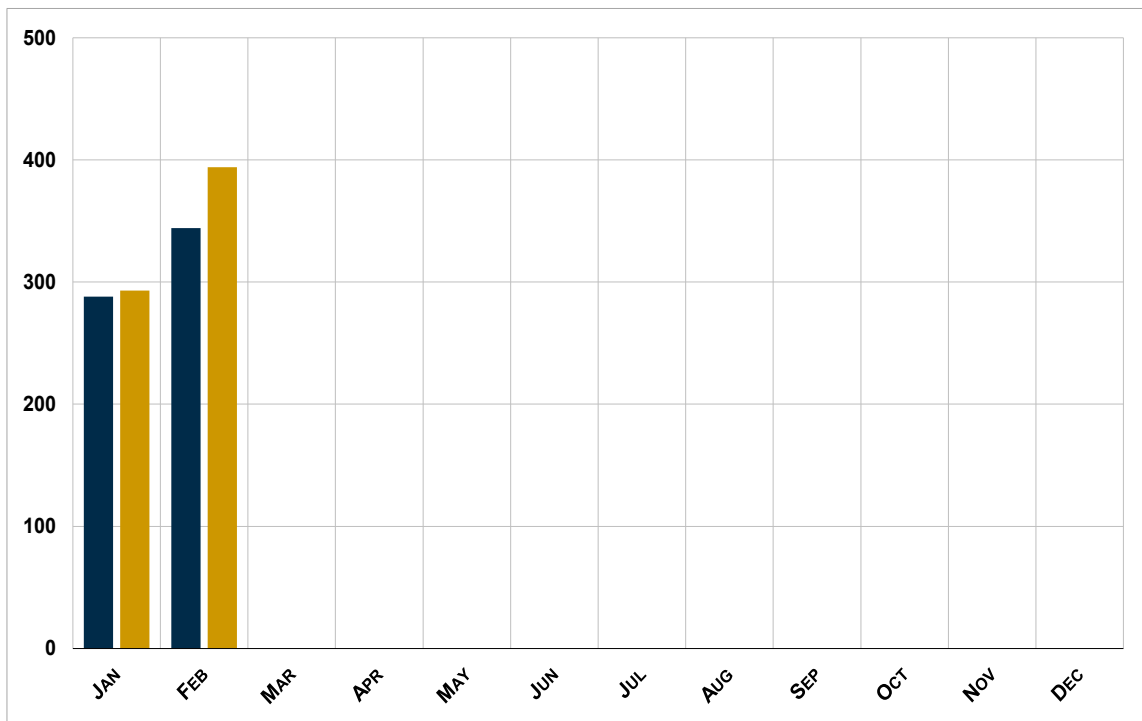

Wholesale Park Model RV Shipments

	February 2017	February 2018	Change Over Last Year	Cum. 2017	Cum. 2018	Change Year To Date
Park Model RVs	344	394	14.5%	632	687	8.7%

Total Monthly Shipments vs. Last Year

2018
 2017

<u>February</u>	<u>Year to Date</u>	
390	683	<u>Greater than 8.5 feet wide</u>
4	4	<u>8.5 feet wide or less</u>