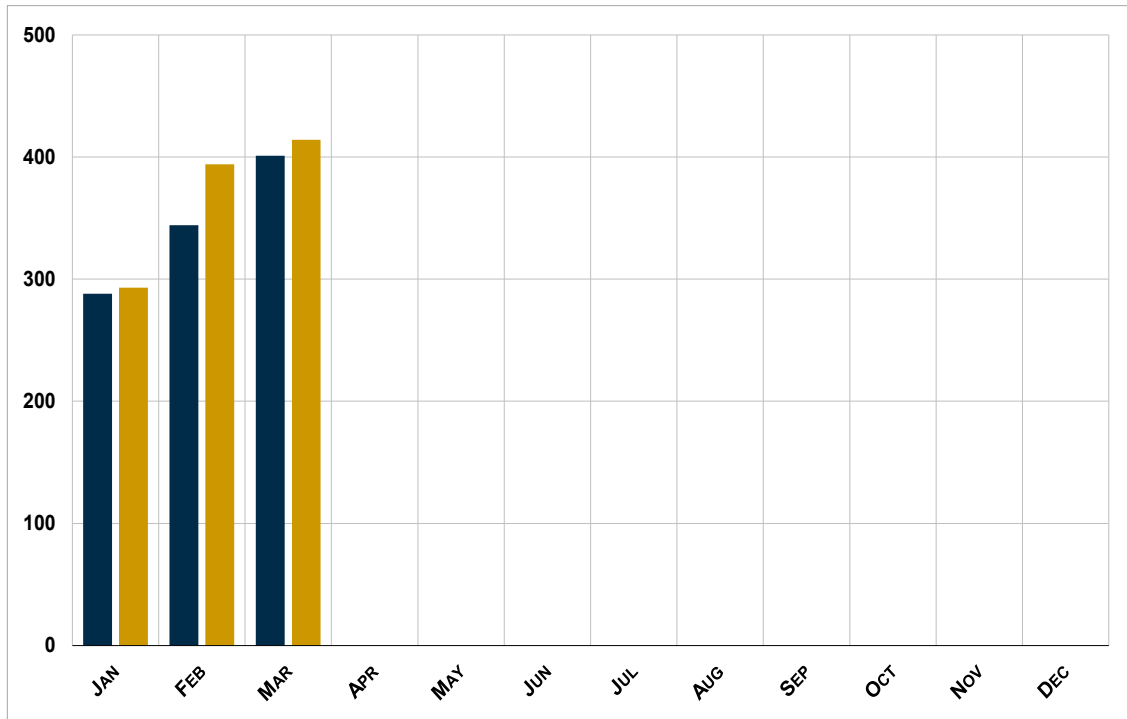

# Wholesale Park Model RV Shipments

	March 2017	March 2018	Change Over Last Year	Cum. 2017	Cum. 2018	Change Year To Date
Park Model RVs	401	414	3.2%	1,033	1,101	6.6%

## Total Monthly Shipments vs. Last Year

2018
  2017

<u>March</u>	<u>Year to Date</u>	
414	1,097	<u>Greater than 8.5 feet wide</u>
0	4	<u>8.5 feet wide or less</u>