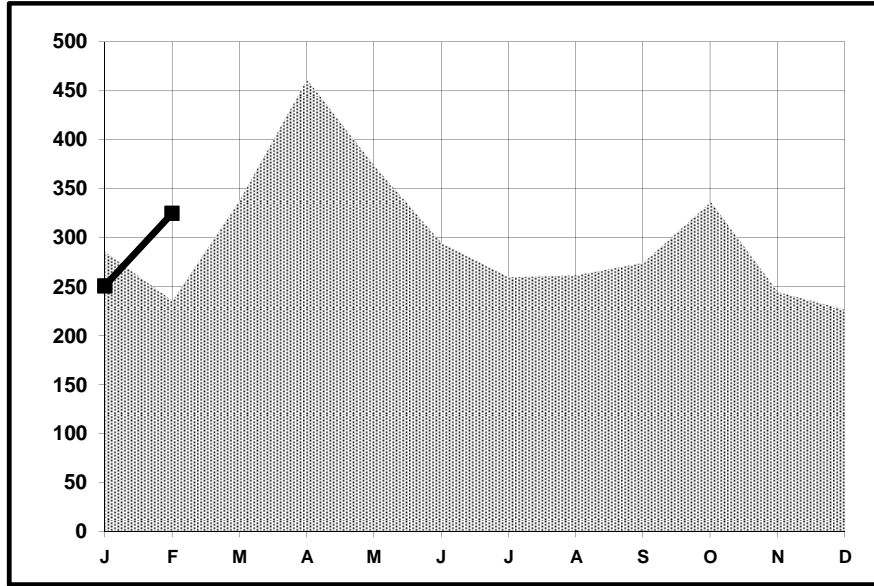

# Park Model RVs Shipments

February

2014

	Feb 2013	Feb 2014	Change Over Last Year	Cum. 2013	Cum. 2014	Change Year To Date
Park Model RVs	236	325	37.7%	522	576	10.3%

Monthly Shipments Graph

2013
  2014

311 Greater than 8.5 feet wide

14 8.5 feet wide or less