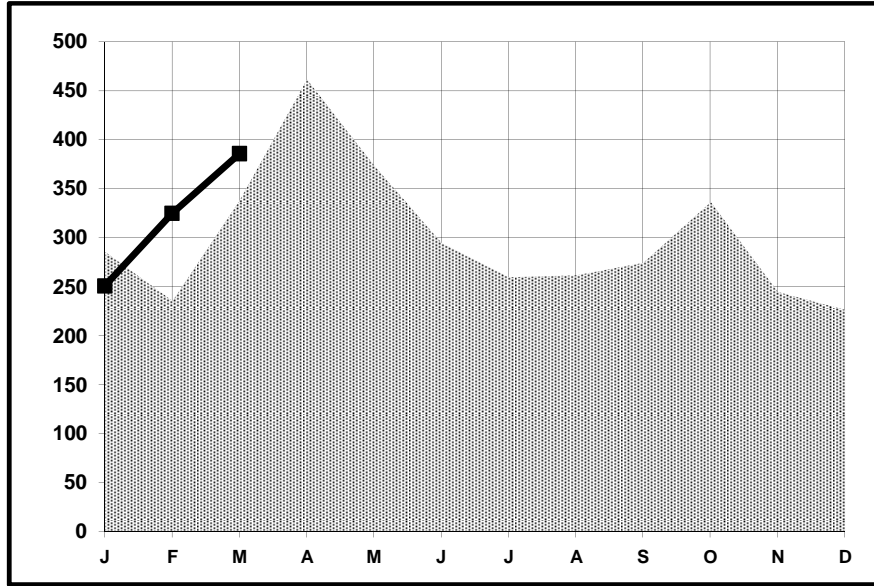

# Park Model RVs Shipments

March

2014

	Mar 2013	Mar 2014	Change Over Last Year	Cum. 2013	Cum. 2014	Change Year To Date
Park Model RVs	339	386	13.9%	861	962	11.7%

Monthly Shipments Graph

2013
  2014

370 Greater than 8.5 feet wide

16 8.5 feet wide or less