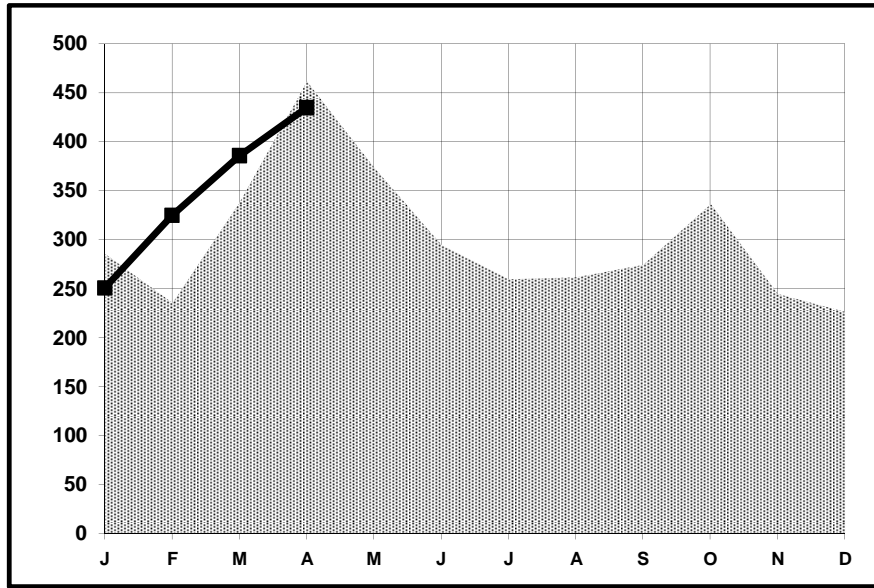

Park Model RVs Shipments

April

2014

	Apr 2013	Apr 2014	Change Over Last Year	Cum. 2013	Cum. 2014	Change Year To Date
Park Model RVs	462	435	-5.8%	1,323	1,397	5.6%

Monthly Shipments Graph

2013
 2014

413 Greater than 8.5 feet wide

22 8.5 feet wide or less