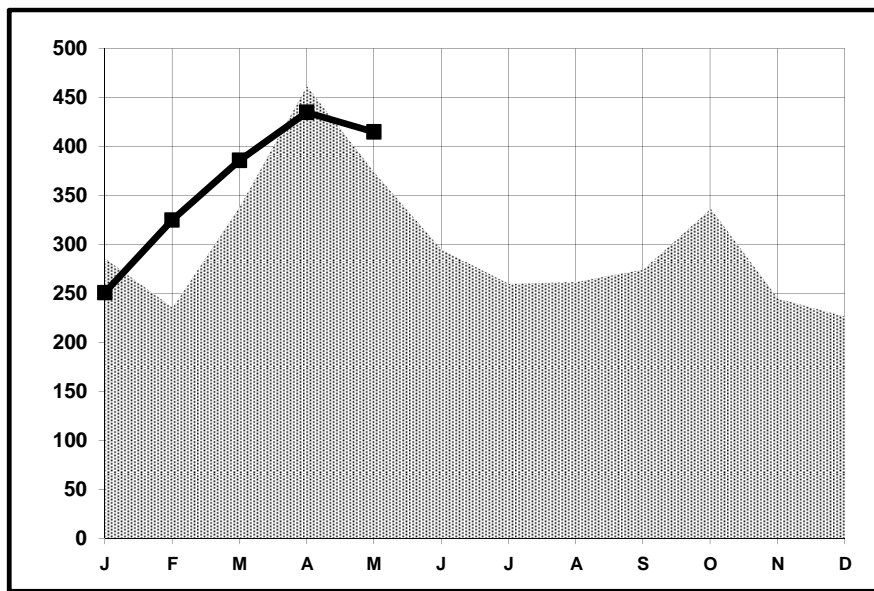

Park Model RVs Shipments

May

2014

	May 2013	May 2014	Change Over Last Year	Cum. 2013	Cum. 2014	Change Year To Date
Park Model RVs	374	415	11.0%	1,697	1,812	6.8%

Monthly Shipments Graph

2013
 2014

404 Greater than 8.5 feet wide
 11 8.5 feet wide or less