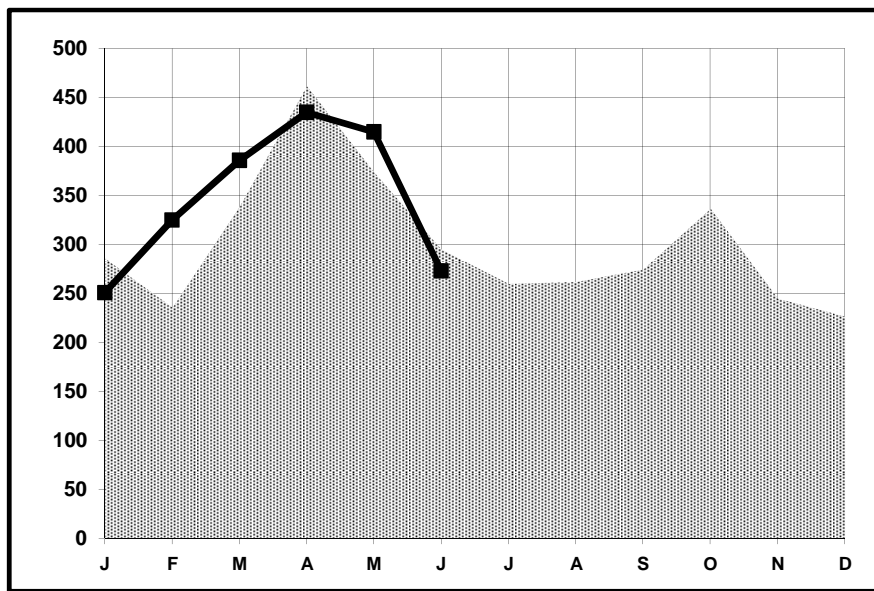

Park Model RVs Shipments

June

2014

	Jun 2013	Jun 2014	Change Over Last Year	Cum. 2013	Cum. 2014	Change Year To Date
Park Model RVs	295	273	-7.5%	1,992	2,085	4.7%

Monthly Shipments Graph

2013
 2014

252 Greater than 8.5 feet wide

21 8.5 feet wide or less