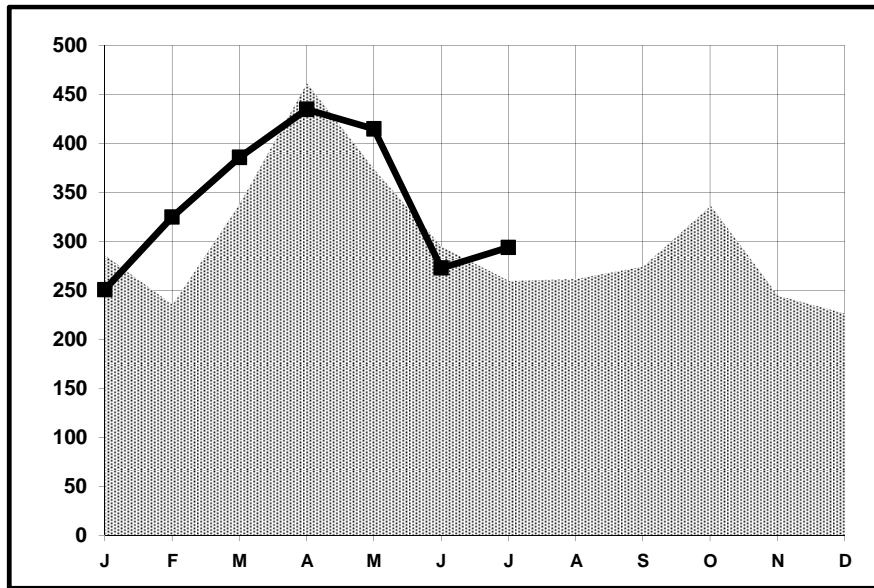

Park Model RVs Shipments

July

2014

	Jul 2013	Jul 2014	Change Over Last Year	Cum. 2013	Cum. 2014	Change Year To Date
Park Model RVs	260	294	13.1%	2,252	2,379	5.6%

Monthly Shipments Graph

2013
 2014

270 Greater than 8.5 feet wide

24 8.5 feet wide or less