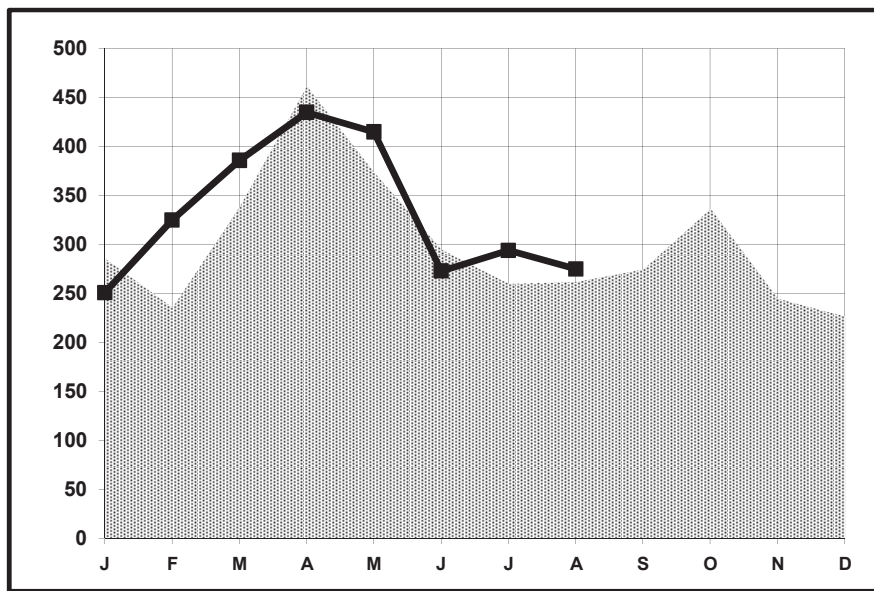

# Park Model RVs Shipments

August

2014

	Aug 2013	Aug 2014	Change Over Last Year	Cum. 2013	Cum. 2014	Change Year To Date
Park Model RVs	262	275	5.0%	2,514	2,654	5.6%

Monthly Shipments Graph

2013
  2014

264 Greater than 8.5 feet wide

11 8.5 feet wide or less