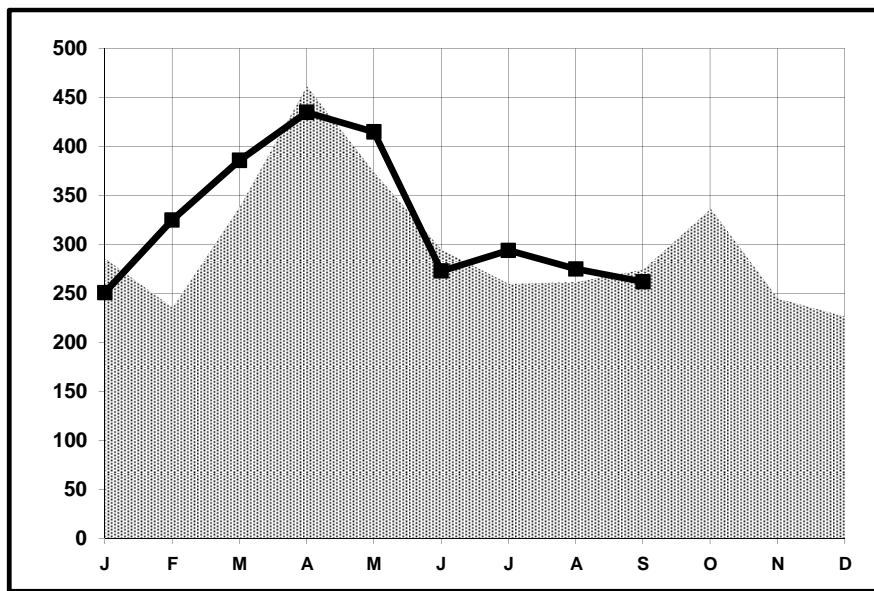

Park Model RVs Shipments

September

2014

	Sep 2013	Sep 2014	Change Over Last Year	Cum. 2013	Cum. 2014	Change Year To Date
Park Model RVs	275	262	-4.7%	2,789	2,916	4.6%

Monthly Shipments Graph

2013
 2014

252 Greater than 8.5 feet wide
 10 8.5 feet wide or less