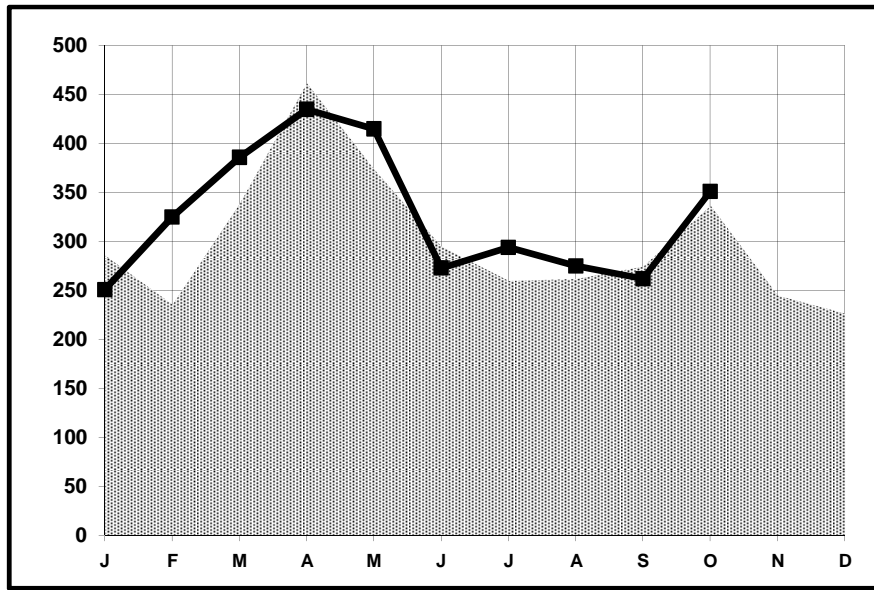

Park Model RVs Shipments

October

2014

	Oct 2013	Oct 2014	Change Over Last Year	Cum. 2013	Cum. 2014	Change Year To Date
Park Model RVs	337	351	4.2%	3,126	3,267	4.5%

Monthly Shipments Graph

2013
 2014

335 Greater than 8.5 feet wide

16 8.5 feet wide or less