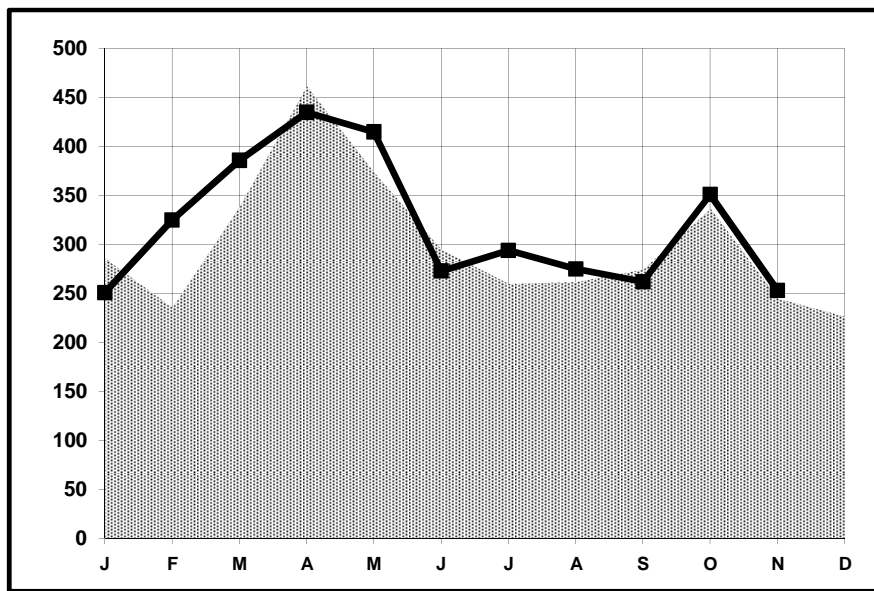

Park Model RVs Shipments

November

2014

	Nov 2013	Nov 2014	Change Over Last Year	Cum. 2013	Cum. 2014	Change Year To Date
Park Model RVs	245	253	3.3%	3,371	3,520	4.4%

Monthly Shipments Graph

2013
 2014

202 Greater than 8.5 feet wide

51 8.5 feet wide or less