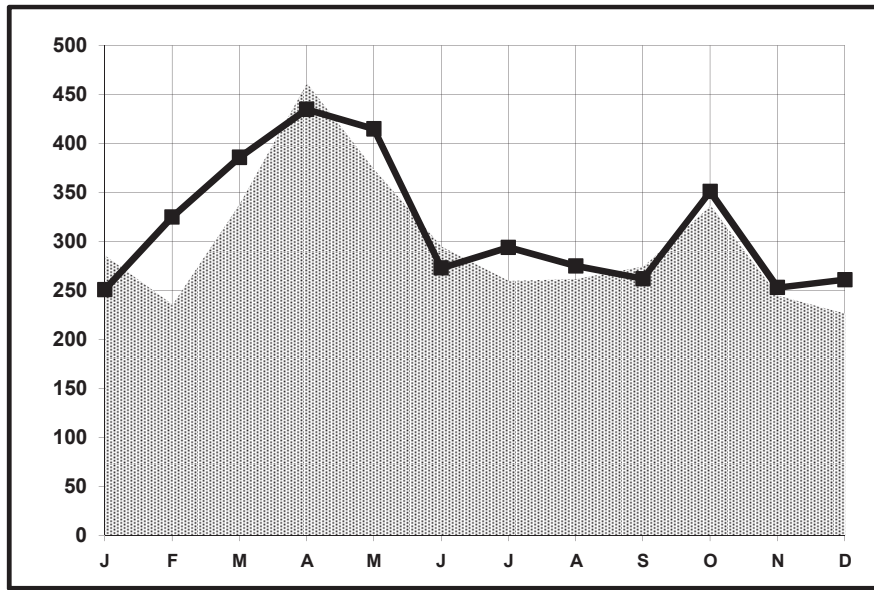

Park Model RVs Shipments

December

2014

	Dec 2013	Dec 2014	Change Over Last Year	Cum. 2013	Cum. 2014	Change Year To Date
Park Model RVs	227	261	15.0%	3,598	3,781	5.1%

Monthly Shipments Graph

2013
 2014

<u>Dec</u>	<u>Year to Date</u>	
244	3556	<u>Greater than 8.5 feet wide</u>
17	225	<u>8.5 feet wide or less</u>