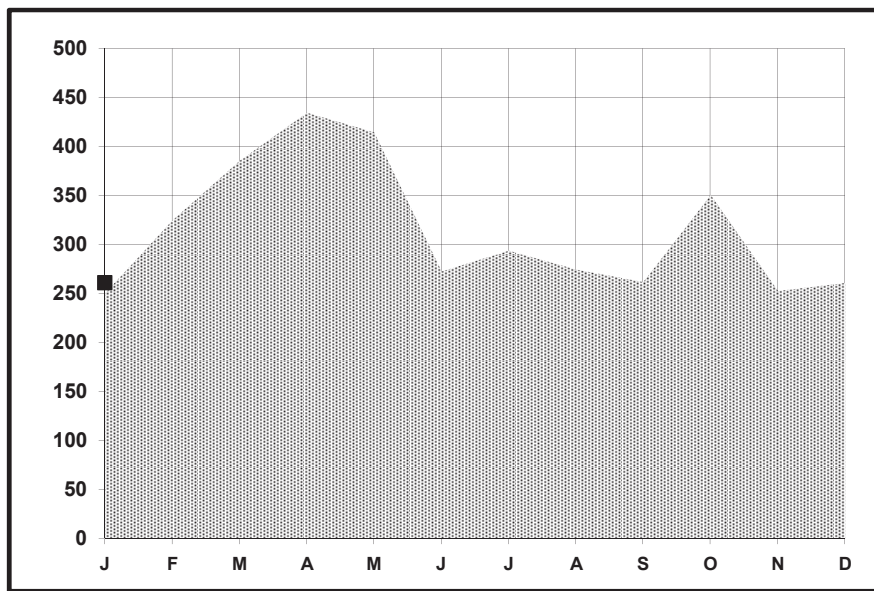

Park Model RVs Shipments

January

2015

	Jan 2014	Jan 2015	Change Over Last Year	Cum. 2014	Cum. 2015	Change Year To Date
Park Model RVs	227	261	15.0%	251	261	4.0%

Monthly Shipments Graph

2014
 2015

<u>Dec</u>	<u>Year to Date</u>	
244	244	<u>Greater than 8.5 feet wide</u>
17	17	<u>8.5 feet wide or less</u>