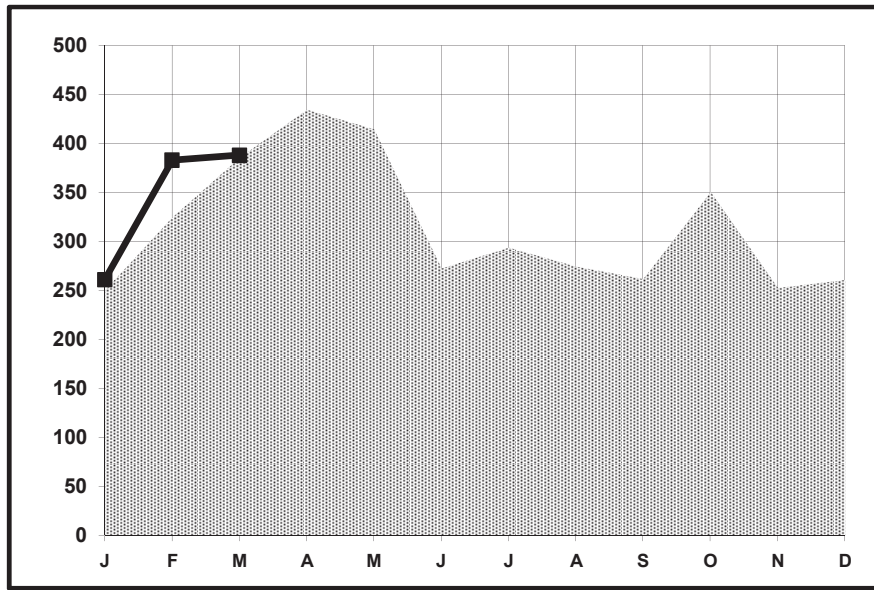

Park Model RVs Shipments

March

2015

	Mar 2014	Mar 2015	Change Over Last Year	Cum. 2014	Cum. 2015	Change Year To Date
Park Model RVs	386	388	0.5%	962	1,032	7.3%

Monthly Shipments Graph

2014
 2015

<u>Feb</u>	<u>Year to Date</u>	
369	979	<u>Greater than 8.5 feet wide</u>
19	53	<u>8.5 feet wide or less</u>