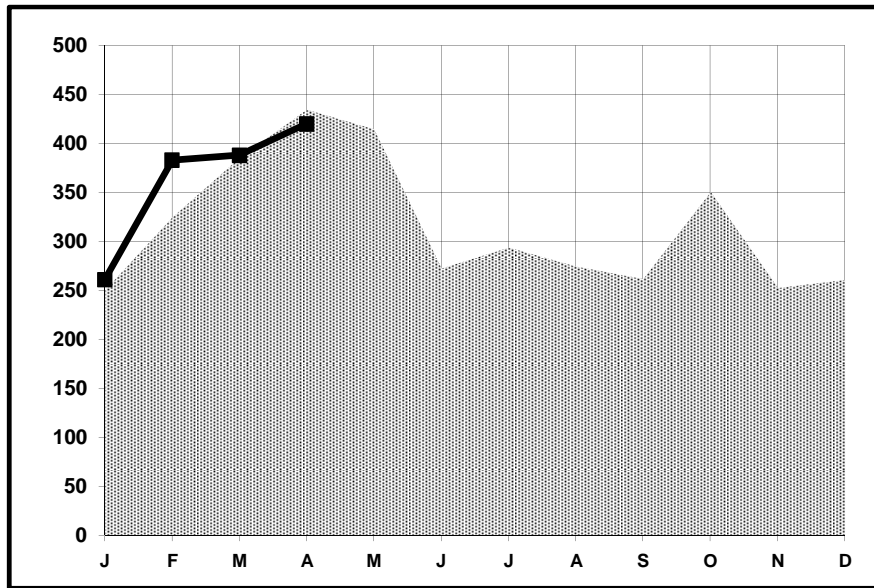

Park Model RVs Shipments

April

2015

	Apr 2014	Apr 2015	Change Over Last Year	Cum. 2014	Cum. 2015	Change Year To Date
Park Model RVs	435	420	-3.4%	1,397	1,452	3.9%

Monthly Shipments Graph

2014
 2015

<u>Feb</u>	<u>Year to Date</u>	
407	1389	<u>Greater than 8.5 feet wide</u>
13	66	<u>8.5 feet wide or less</u>