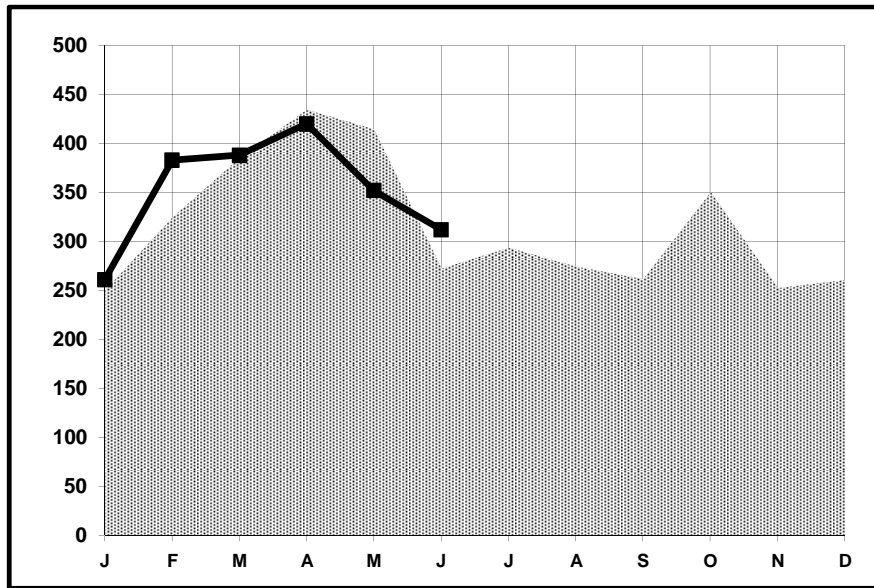

Park Model RVs Shipments

June

2015

	June 2014	June 2015	Change Over Last Year	Cum. 2014	Cum. 2015	Change Year To Date
Park Model RVs	273	312	14.3%	2,085	2,116	1.5%

Monthly Shipments Graph

2014
 2015

<u>June</u>	<u>Year to Date</u>	
309	2,046	<u>Greater than 8.5 feet wide</u>
3	70	<u>8.5 feet wide or less</u>