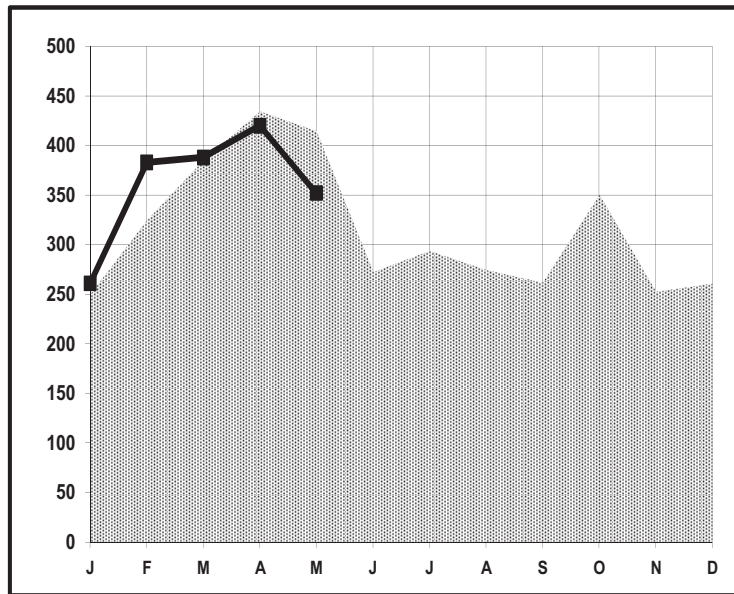

Park Model RVs Shipments

MAY 2015

	May 2014	May 2015	Change Over Last Year	Cum. 2014	Cum. 2015	Change Year To Date
Park Model RVs	415	352	-15.2%	1,812	1,804	-0.4%

Monthly Shipments Graph

2014
 2015

<u>May</u>	<u>Year to Date</u>	
351	1737	<u>Greater than 8.5 feet wide</u>
1	67	<u>8.5 feet wide or less</u>