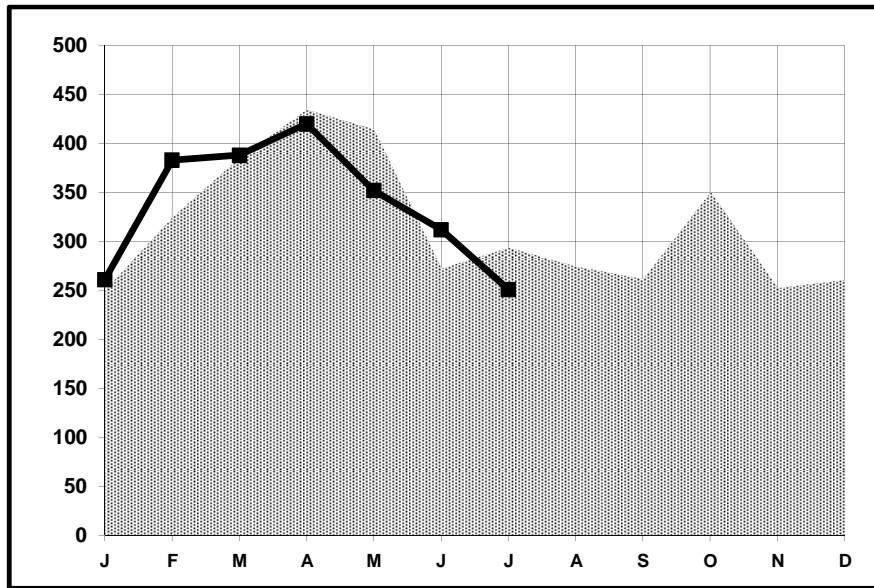

# Park Model RVs Shipments

July

2015

	July 2014	July 2015	Change Over Last Year	Cum. 2014	Cum. 2015	Change Year To Date
Park Model RVs	294	251	-14.6%	2,379	2,367	-0.5%

Monthly Shipments Graph

2014
  2015

<u>July</u>	<u>Year to Date</u>	
249	2,295	<u>Greater than 8.5 feet wide</u>
2	72	<u>8.5 feet wide or less</u>