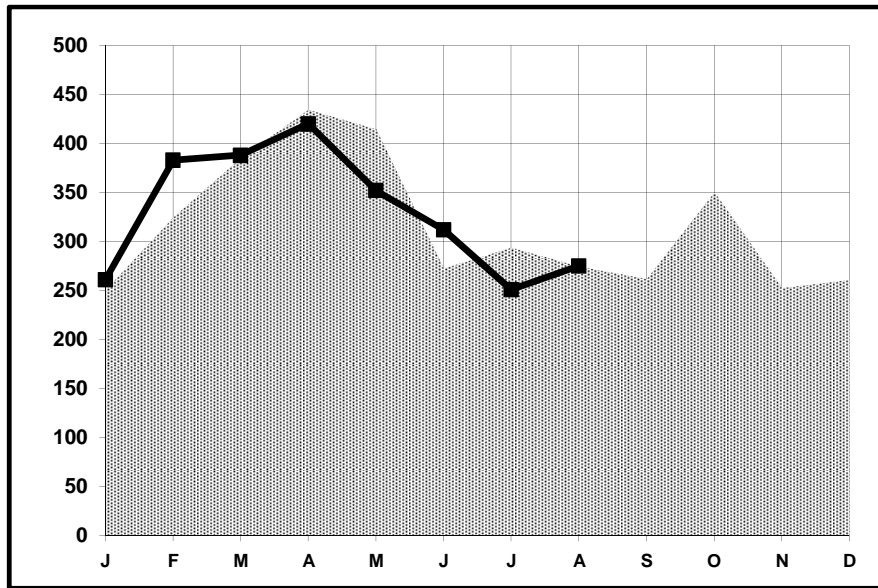

Park Model RVs Shipments

August

2015

	August 2014	August 2015	Change Over Last Year	Cum. 2014	Cum. 2015	Change Year To Date
Park Model RVs	275	275	0.0%	2,654	2,642	-0.5%

Monthly Shipments Graph

2014
 2015

<u>August</u>	<u>Year to Date</u>	
274	2,569	<u>Greater than 8.5 feet wide</u>
1	73	<u>8.5 feet wide or less</u>