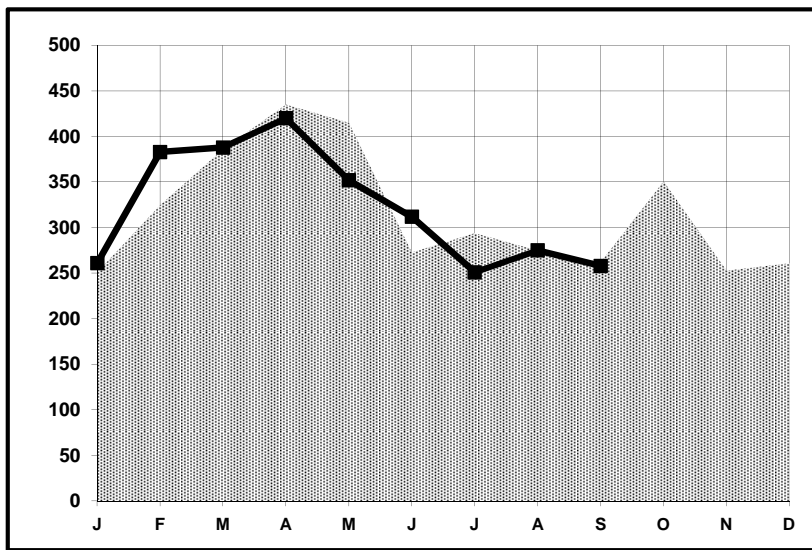

# Park Model RVs Shipments

September

2015

	September 2014	September 2015	Change Over Last Year	Cum. 2014	Cum. 2015	Change Year To Date
Park Model RVs	262	258	-1.5%	2,916	2,900	-0.5%

Monthly Shipments Graph

2014
  2015

<u>September</u>	<u>Year to Date</u>	
258	2,827	<u>Greater than 8.5 feet wide</u>
0	73	<u>8.5 feet wide or less</u>