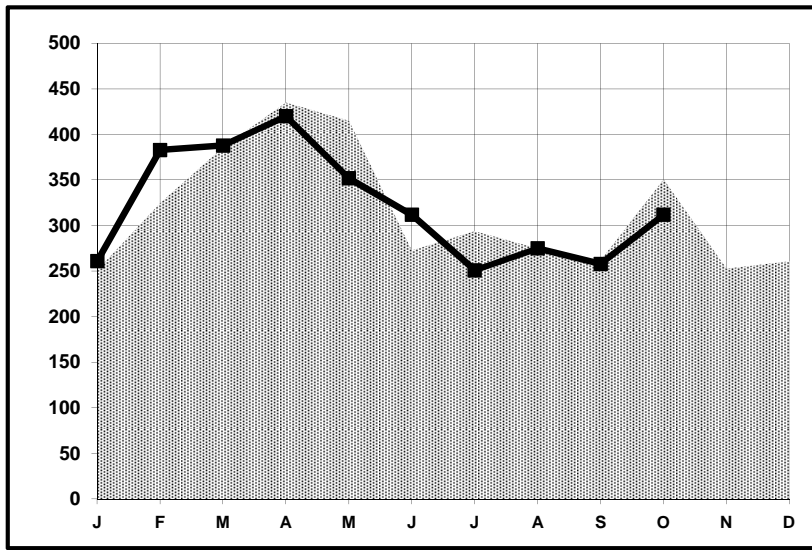

# Park Model RVs Shipments

October

2015

	October 2014	October 2015	Change Over Last Year	Cum. 2014	Cum. 2015	Change Year To Date
Park Model RVs	351	312	-11.1%	3,267	3,212	-1.7%

Monthly Shipments Graph

2014
  2015

<u>October</u>	<u>Year to Date</u>	
310	3,137	<u>Greater than 8.5 feet wide</u>
2	75	<u>8.5 feet wide or less</u>