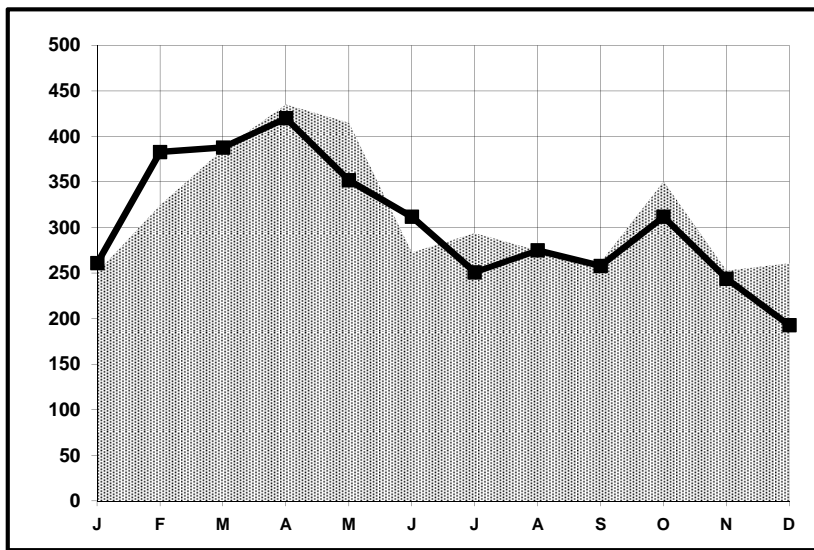

# Park Model RVs Shipments

December

2015

	December 2014	December 2015	Change Over Last Year	Cum. 2014	Cum. 2015	Change Year To Date
Park Model RVs	261	193	-26.1%	3,781	3,649	-3.5%

Monthly Shipments Graph

2014
  2015

<u>December</u>	<u>Year to Date</u>	
193	3,572	<u>Greater than 8.5 feet wide</u>
0	77	<u>8.5 feet wide or less</u>