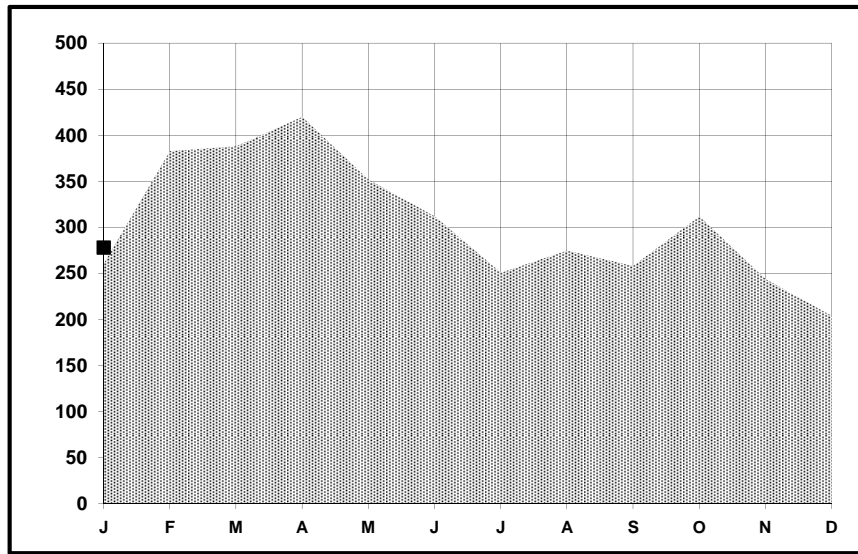

# Park Model RVs Shipments

January

2016

	January 2015	January 2016	Change Over Last Year	Cum. 2015	Cum. 2016	Change Year To Date
Park Model RVs	261	278	6.5%	261	278	6.5%

Monthly Shipments Graph

2015
  2016

<u>January</u>	<u>Year to Date</u>	
278	278	<u>Greater than 8.5 feet wide</u>
0	0	<u>8.5 feet wide or less</u>