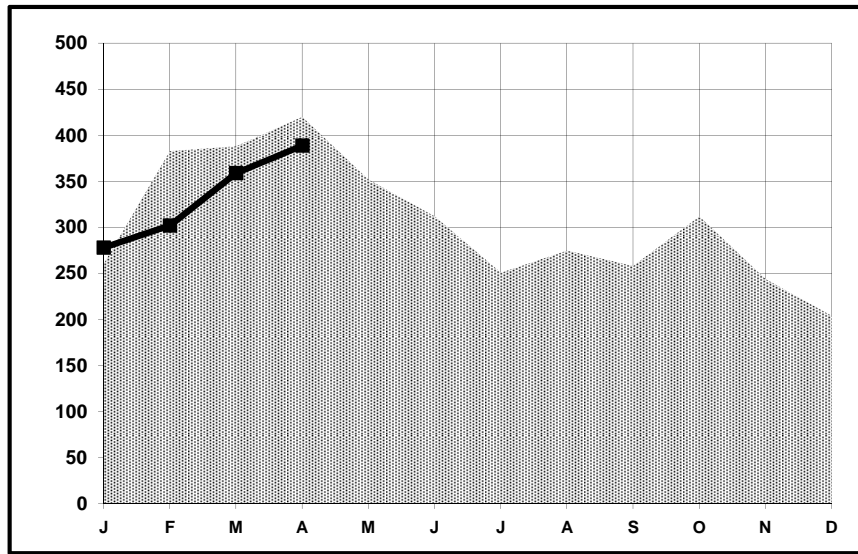

Park Model RVs Shipments

April

2016

	April 2015	April 2016	Change Over Last Year	Cum. 2015	Cum. 2016	Change Year To Date
Park Model RVs	420	389	-7.4%	1,452	1,328	-8.5%

Monthly Shipments Graph

2015
 2016

<u>April</u>	<u>Year to Date</u>	
389	1,316	<u>Greater than 8.5 feet wide</u>
0	12	<u>8.5 feet wide or less</u>