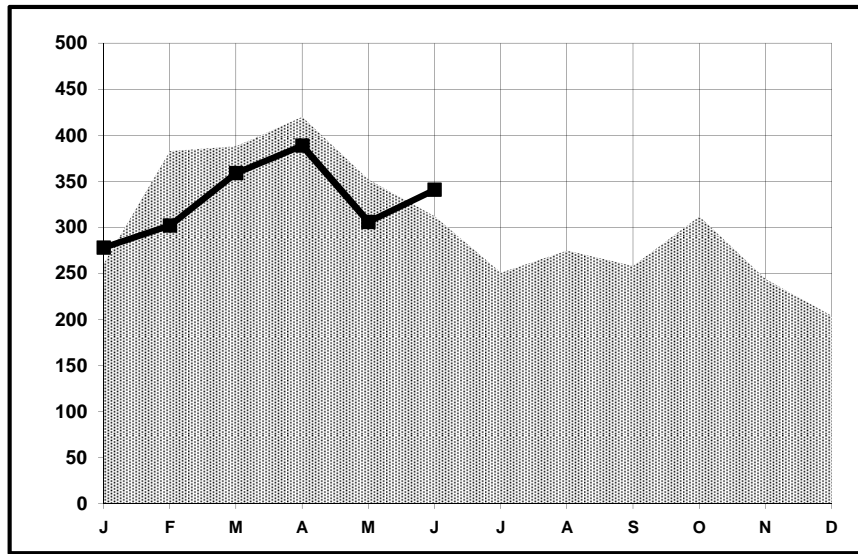

# Park Model RVs Shipments

June

2016

	June 2015	June 2016	Change Over Last Year	Cum. 2015	Cum. 2016	Change Year To Date
Park Model RVs	312	341	9.3%	2,116	1,975	-6.7%

Monthly Shipments Graph

2015 2016

June	Year to Date	
340	1,949	<u>Greater than 8.5 feet wide</u>
1	26	<u>8.5 feet wide or less</u>