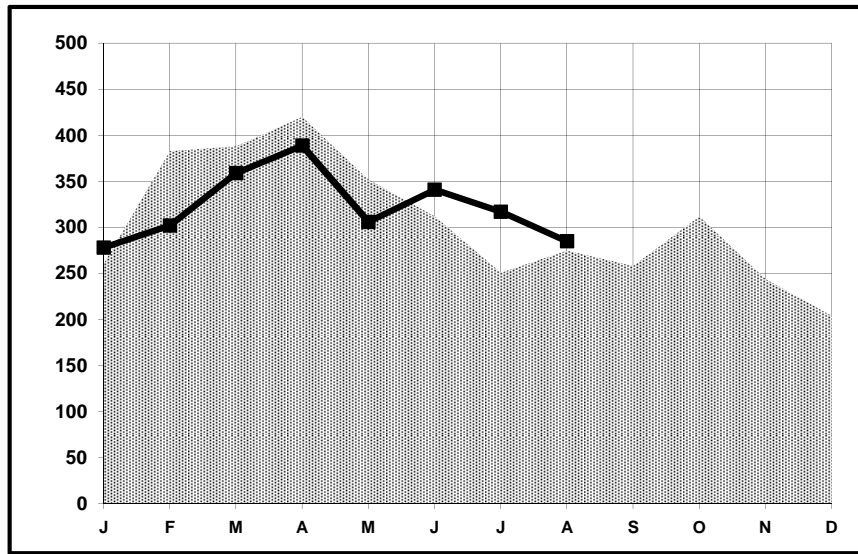

Park Model RVs Shipments

August

2016

	August 2015	August 2016	Change Over Last Year	Cum. 2015	Cum. 2016	Change Year To Date
Park Model RVs	275	285	3.6%	2,642	2,577	-2.5%

Monthly Shipments Graph

2015
 2016

<u>August</u>	<u>Year to Date</u>	
277	2,522	<u>Greater than 8.5 feet wide</u>
8	55	<u>8.5 feet wide or less</u>