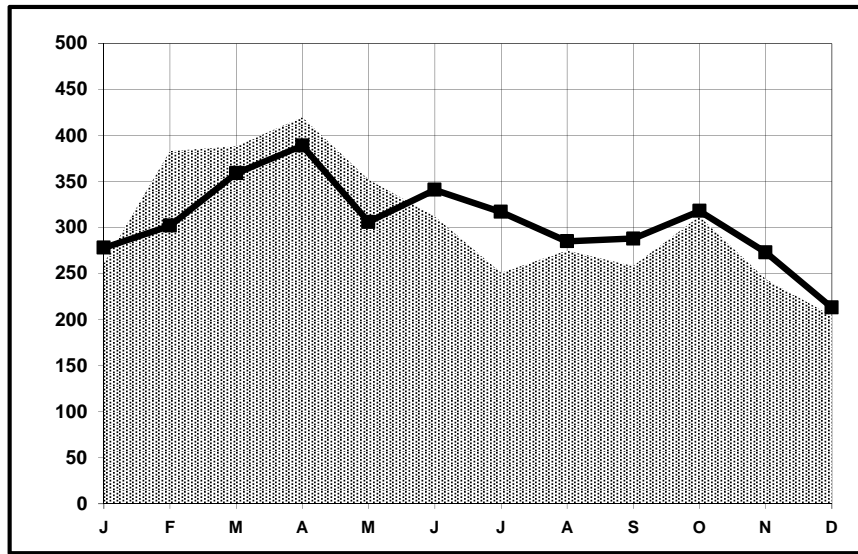

Park Model RVs Shipments

December

2016

	December 2015	December 2016	Change Over Last Year	Cum. 2015	Cum. 2016	Change Year To Date
Park Model RVs	204	213	4.4%	3,660	3,669	0.2%

Monthly Shipments Graph

2015
 2016

<u>December</u>	<u>Year to Date</u>	
213	3,597	<u>Greater than 8.5 feet wide</u>
0	72	<u>8.5 feet wide or less</u>