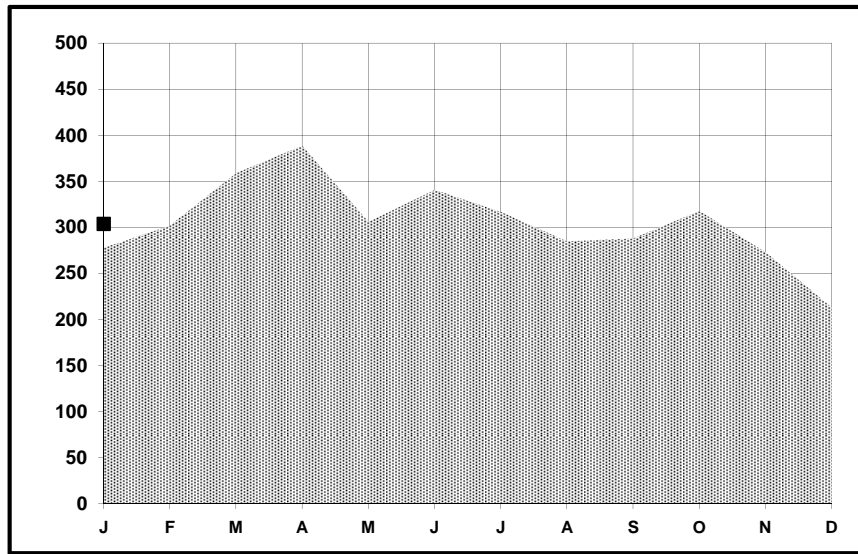

# Park Model RVs Shipments

January

2017

	January 2016	January 2017	Change Over Last Year	Cum. 2016	Cum. 2017	Change Year To Date
Park Model RVs	278	304	9.4%	278	304	9.4%

Monthly Shipments Graph

2016
  2017

<u>January</u>	<u>Year to Date</u>	
304	304	<u>Greater than 8.5 feet wide</u>
0	0	<u>8.5 feet wide or less</u>