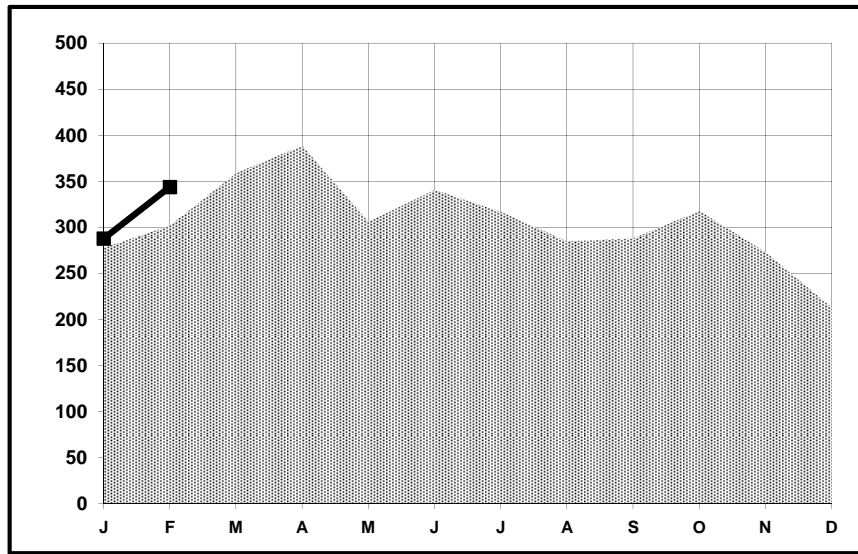

Park Model RVs Shipments

February

2017

	February 2016	February 2017	Change Over Last Year	Cum. 2016	Cum. 2017	Change Year To Date
Park Model RVs	302	344	13.9%	580	632	9.0%

Monthly Shipments Graph

2016
 2017

<u>February</u>	<u>Year to Date</u>	
344	632	<u>Greater than 8.5 feet wide</u>
0	0	<u>8.5 feet wide or less</u>