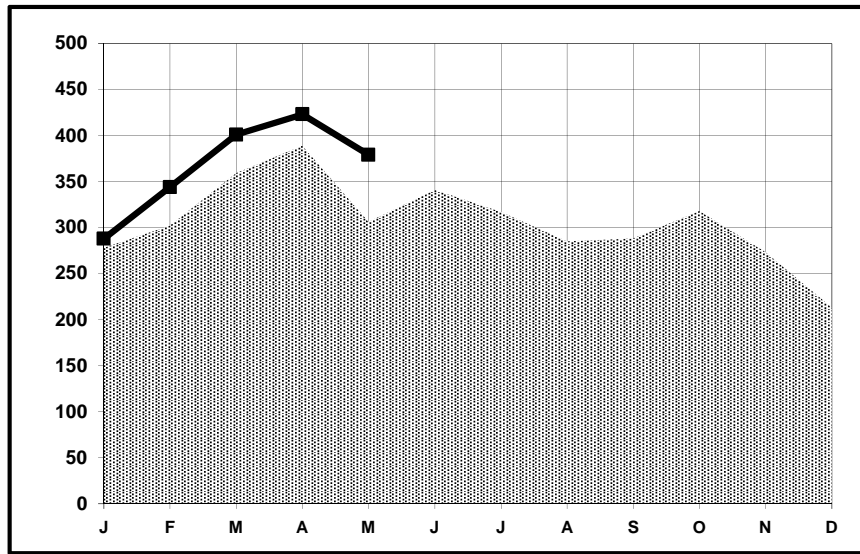

# Park Model RVs Shipments

May

2017

	May 2016	May 2017	Change Over Last Year	Cum. 2016	Cum. 2017	Change Year To Date
Park Model RVs	306	379	23.9%	1,634	1,835	12.3%

Monthly Shipments Graph

2016
  2017

<u>May</u>	<u>Year to Date</u>	
370	1,817	<u>Greater than 8.5 feet wide</u>
9	18	<u>8.5 feet wide or less</u>