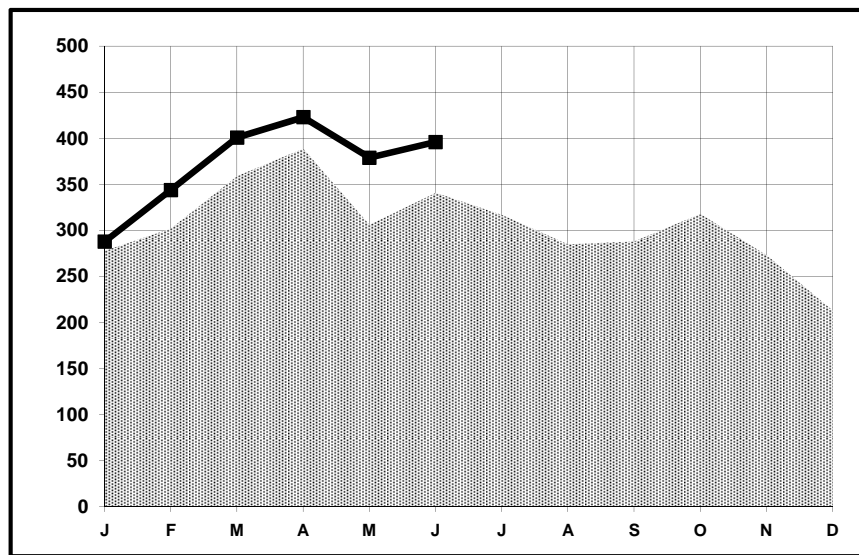

Park Model RVs Shipments

June

2017

	June 2016	June 2017	Change Over Last Year	Cum. 2016	Cum. 2017	Change Year To Date
Park Model RVs	341	396	16.1%	1,975	2,231	13.0%

Monthly Shipments Graph

2016
 2017

<u>June</u>	<u>Year to Date</u>	
388	2,205	<u>Greater than 8.5 feet wide</u>
8	26	<u>8.5 feet wide or less</u>